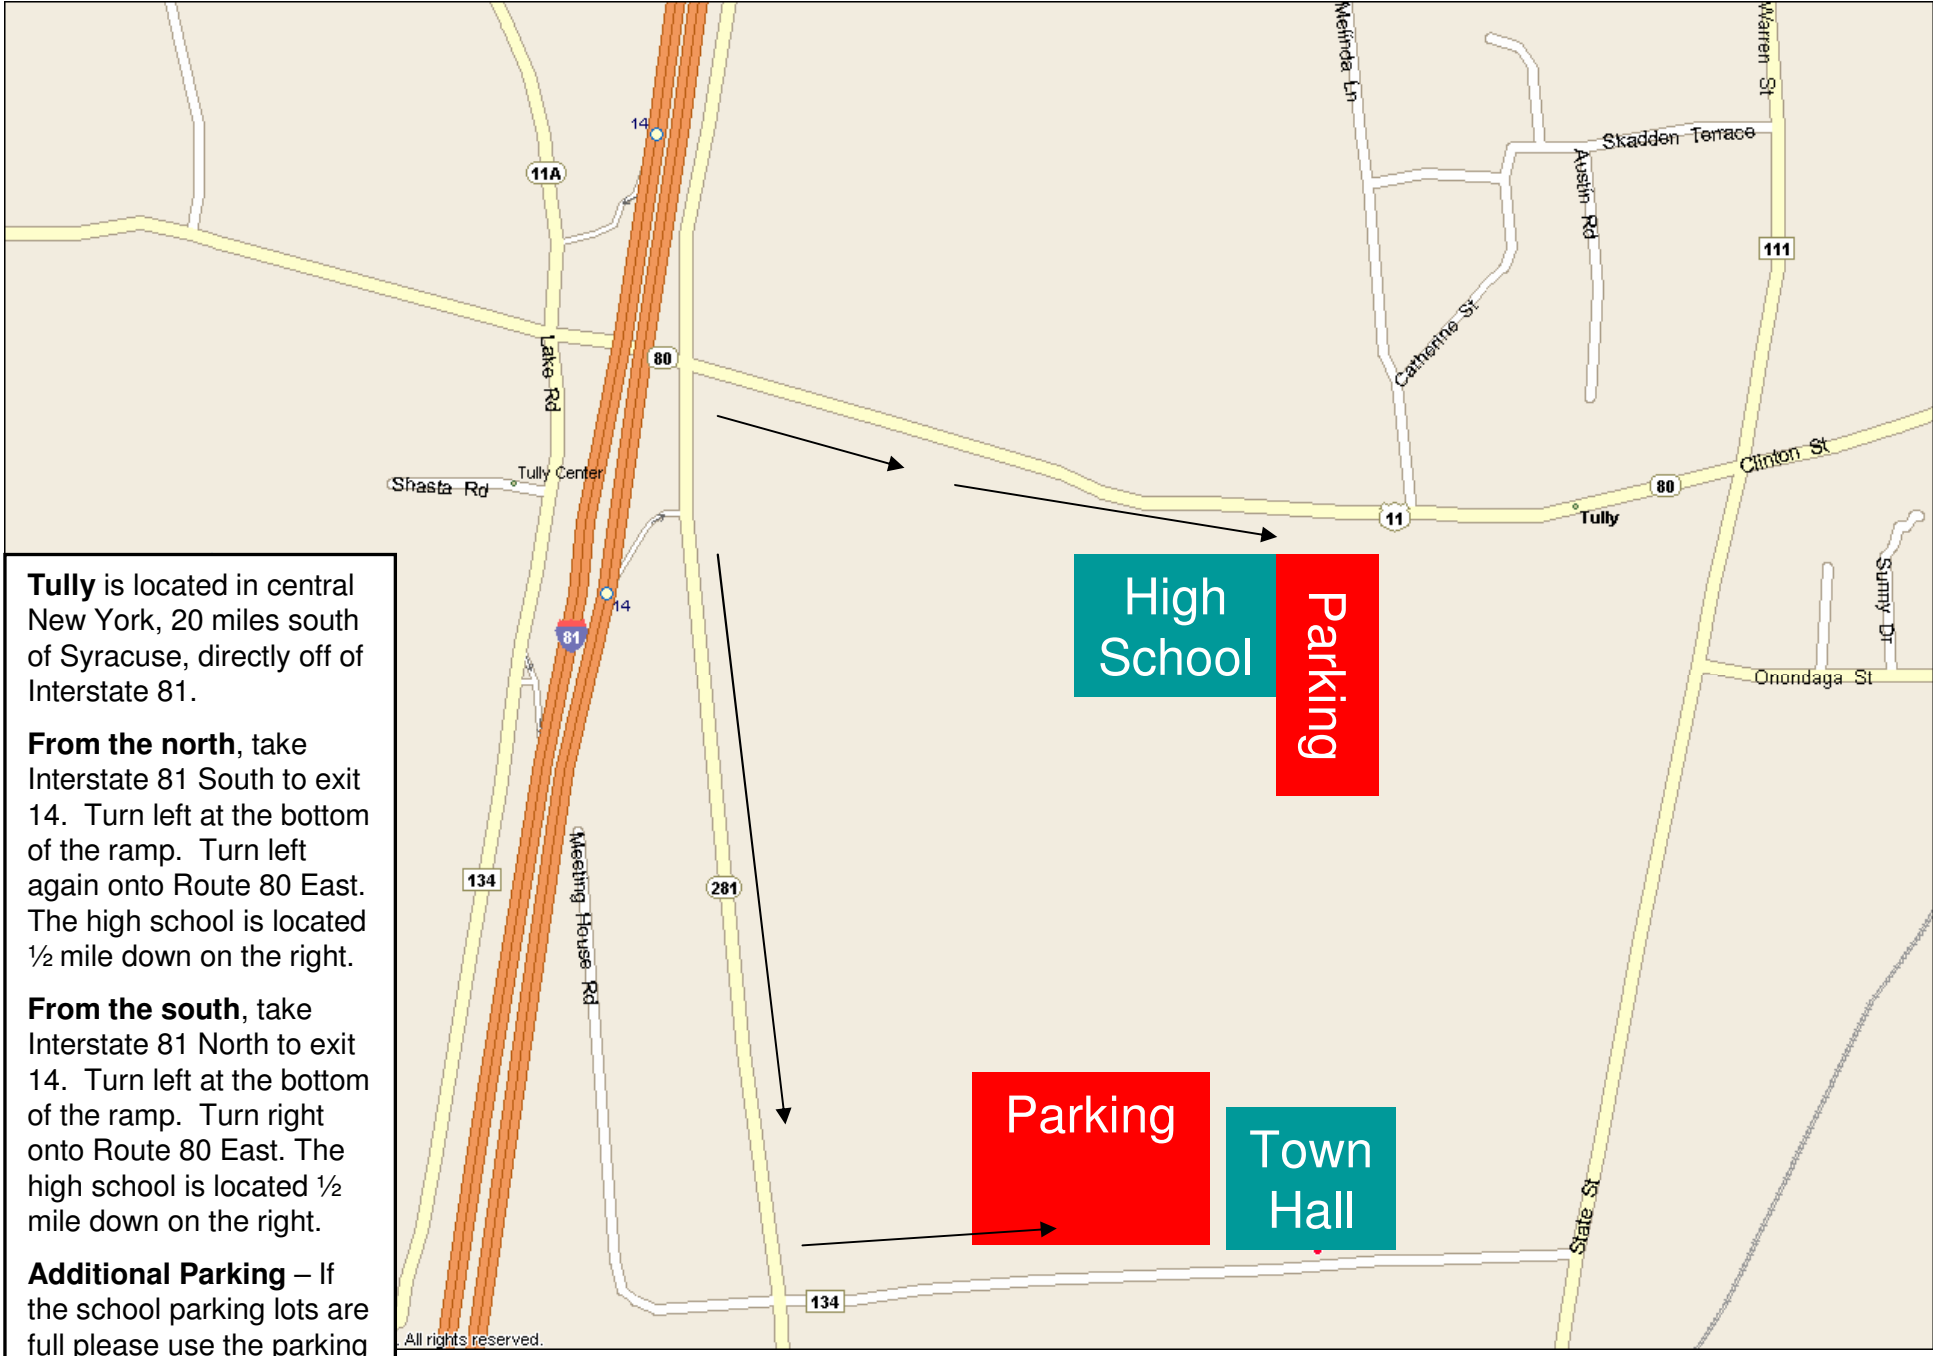

Tully is located in central New York, 20 miles south of Syracuse, directly off of Interstate 81.

From the north, take Interstate 81 South to exit 14. Turn left at the bottom of the ramp. Turn left again onto Route 80 East. The high school is located $\frac{1}{2}$ mile down on the right.

From the south, take Interstate 81 North to exit 14. Turn left at the bottom of the ramp. Turn right onto Route 80 East. The high school is located $\frac{1}{2}$ mile down on the right.

Tully is located in central New York, 20 miles south of Syracuse, directly off of Interstate 81.

From the north, take Interstate 81 South to exit 14. Turn left at the bottom of the ramp. Turn left again onto Route 80 East. The high school is located $\frac{1}{2}$ mile down on the right.

From the south, take Interstate 81 North to exit 14. Turn left at the bottom of the ramp. Turn right onto Route 80 East. The high school is located $\frac{1}{2}$ mile down on the right.

From the south, take Interstate 81 North to exit 14. Turn left at the bottom of the ramp. Turn right onto Route 80 East. The high school is located ½ mile down on the right.

Additional Parking – If the school parking lots are full please use the parking by the town hall. The distance to the fields is the same.